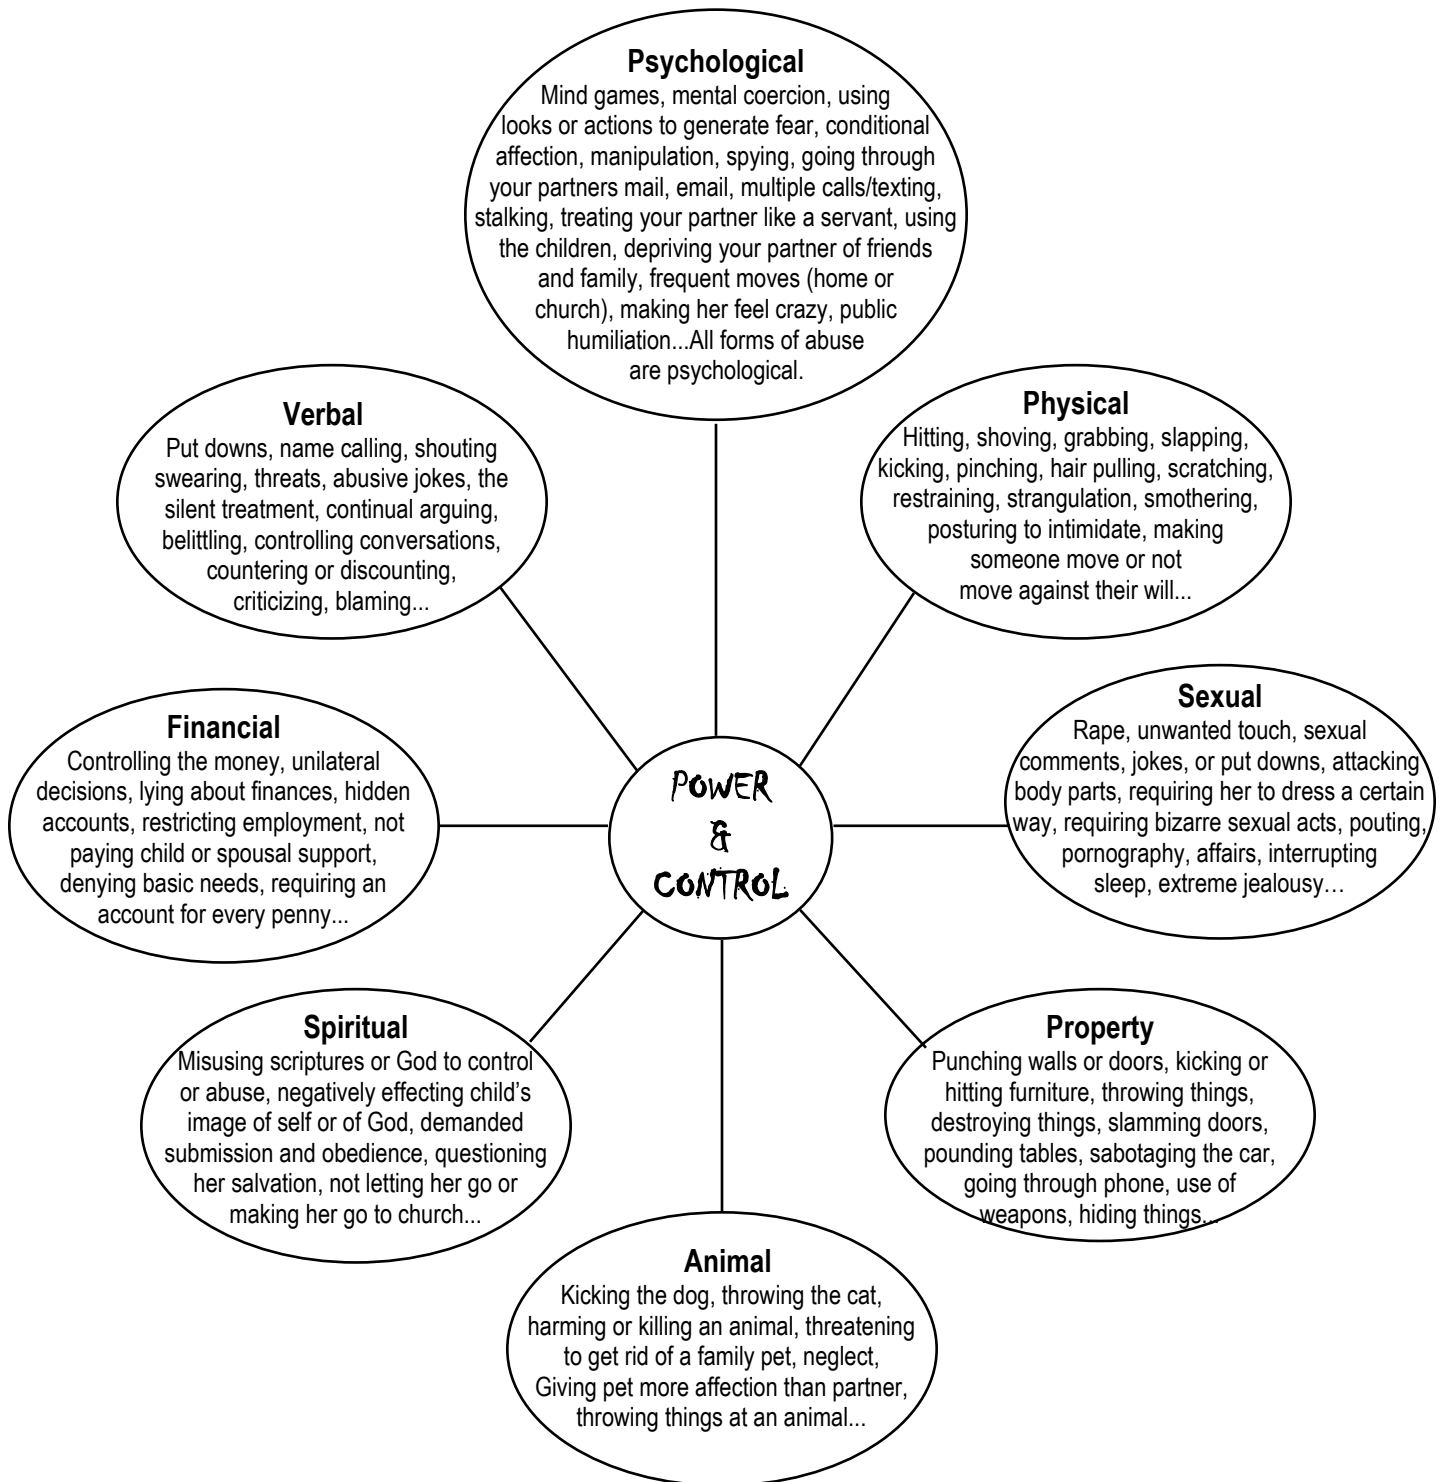

# TYPES OF DOMESTIC ABUSE

Abuse Recovery Ministry & Services  
PO Box 663, Hillsboro, OR 97123 \* 503-846-9284

**Abuse is still abuse regardless of what form it is.**

**Domestic abuse is a pattern of behaviors used to gain and maintain power and control over those closest to you.**